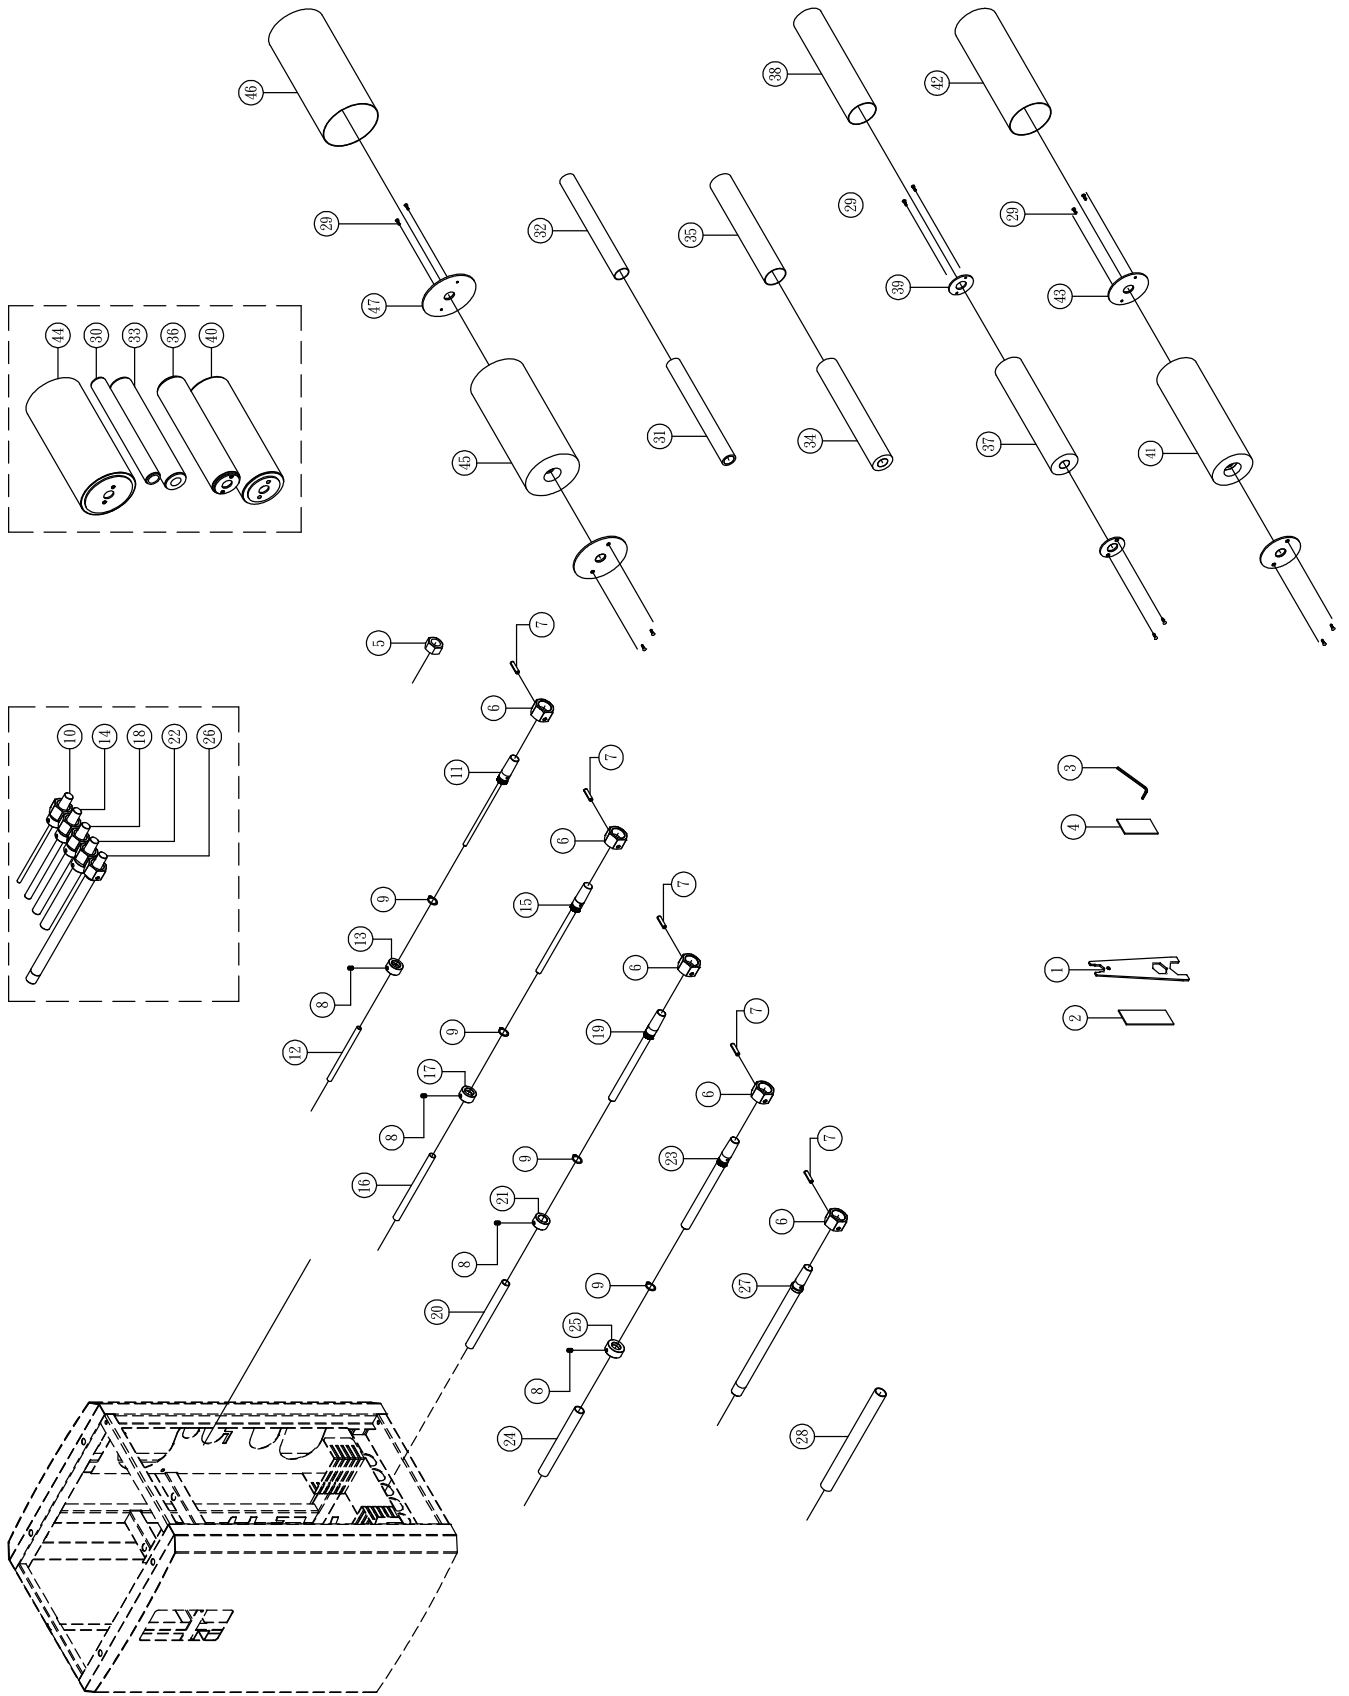

JOSS-S Spindle and Drum Assembly– Exploded View

JOSS-S Spindle and Drum Assembly– Parts List

Index No.	Part No.	Description	Size	Qty
1	JOSS-S-301	Combination Wrench		1
2	JOSS-S-302	Magnet (Large)		1
3	TS-152704	Hex Wrench	3mm	1
4	JOSS-S-304	Magnet (Small)		1
5	TS-0571082	Hex Nut	3/4"-16UNF	1
6	JOSS-S-306	Special Nut		5
7	JOSS-S-307	Pin	5*25	5
8	TS-2276081	Socket Set Screw	M6*1.0P*8L	4
9	JOSS-S-309	Retaining Ring	STW-17	4
10	JOSS-S-310A	Spindle Assembly (incl. #6, 7, 8, 9, 11, 13 & 100G sleeve)	1/4"	1
11	JOSS-S-311A	Spindle	1/4"	1
12 *	575891	Sanding Sleeve (60 Grit) – 4 pack	1/4" x 6"	
	575893	Sanding Sleeve (100 Grit) – 4 pack	1/4" x 6"	
	575894	Sanding Sleeve (150 Grit) – 4 pack	1/4" x 6"	
13	JOSS-S-313	Collar (for 1/4" Spindle Assembly)		1
14	JOSS-S-314	Spindle Assembly (incl. #6, 7, 8, 9, 15, 17 & 100G sleeve)	3/8"	1
15	JOSS-S-315	Spindle	3/8"	1
16	575896	Sanding Sleeve (60 Grit) – 4 pack	3/8" x 6"	
	575898	Sanding Sleeve (100 Grit) – 4 pack	3/8" x 6"	
	575899	Sanding Sleeve (150 Grit) – 4 pack	3/8" x 6"	
17	JOSS-S-317	Collar (for 3/8" Spindle Assembly)		1
18	JOSS-S-318	Spindle Assembly (incl. #6, 7, 8, 9, 19, 21 & 100G sleeve)	1/2"	1
19	JOSS-S-319	Spindle	1/2"	1
20	575901	Sanding Sleeve (60 Grit) – 4 pack	1/2" x 6"	
	575903	Sanding Sleeve (100 Grit) – 4 pack	1/2" x 6"	
21	JOSS-S-321	Collar (for 1/2" Spindle Assembly)		1
22	JOSS-S-322	Spindle Assembly (incl. #6, 7, 8, 9, 23, 25 & 100G sleeve)	5/8"	1
23	JOSS-S-323	Spindle	5/8"	1
24	575906	Sanding Sleeve (60 Grit) – 4 pack	5/8" x 6"	
	575908	Sanding Sleeve (100 Grit) – 4 pack	5/8" x 6"	
	575909	Sanding Sleeve (150 Grit) – 4 pack	5/8" x 6"	
25	JOSS-S-325	Collar (for 5/8" Spindle Assembly)		1
26	JOSS-S-326	Spindle Assembly (incl. #6, 7, 27 & 100G sleeve)	3/4"	1
27	JOSS-S-327	Spindle	3/4"	1
28	575911	Sanding Sleeve (60 Grit) – 4 pack	3/4" x 9"	
	575913	Sanding Sleeve (100 Grit) – 4 pack	3/4" x 9"	
	575914	Sanding Sleeve (150 Grit) – 4 pack	3/4" x 9"	
29	JOSS-S-329	Self Tapping Screw	M3*12L	12
30	JOSS-S-330	Drum Assembly (incl. #31 & 100G sleeve)	1"	1
31	JOSS-S-331	Rubber Drum	1"	1
32	575916	Sanding Sleeve (60 Grit) – 4 pack	1" x 9"	
	575918	Sanding Sleeve (100 Grit) – 4 pack	1" x 9"	
	575919	Sanding Sleeve (150 Grit) – 4 pack	1" x 9"	
33	JOSS-S-333	Drum Assembly (incl. #34 & 100G sleeve)	1-1/2"	1
34	JOSS-S-334	Rubber Drum	1-1/2"	1
35	575926	Sanding Sleeve (60 Grit) – 4 pack	1-1/2" x 9"	
	575928	Sanding Sleeve (100 Grit) – 4 pack	1-1/2" x 9"	
	575929	Sanding Sleeve (150 Grit) – 4 pack	1-1/2" x 9"	
36	JOSS-S-336	Drum Assembly (incl.#29, 37, 39, & 100G sleeve)	2"	1
37	JOSS-S-337	Rubber Drum	2"	1
38	575936	Sanding Sleeve (60 Grit) – 4 pack	2" x 9"	
	575938	Sanding Sleeve (100 Grit) – 4 pack	2" x 9"	
	575939	Sanding Sleeve (150 Grit) – 4 pack	2" x 9"	
39	JOSS-S-339	Washer	2"	2
40	JOSS-S-340	Drum Assembly (incl.#29, 41, 43 & 100G sleeve)	3"	1