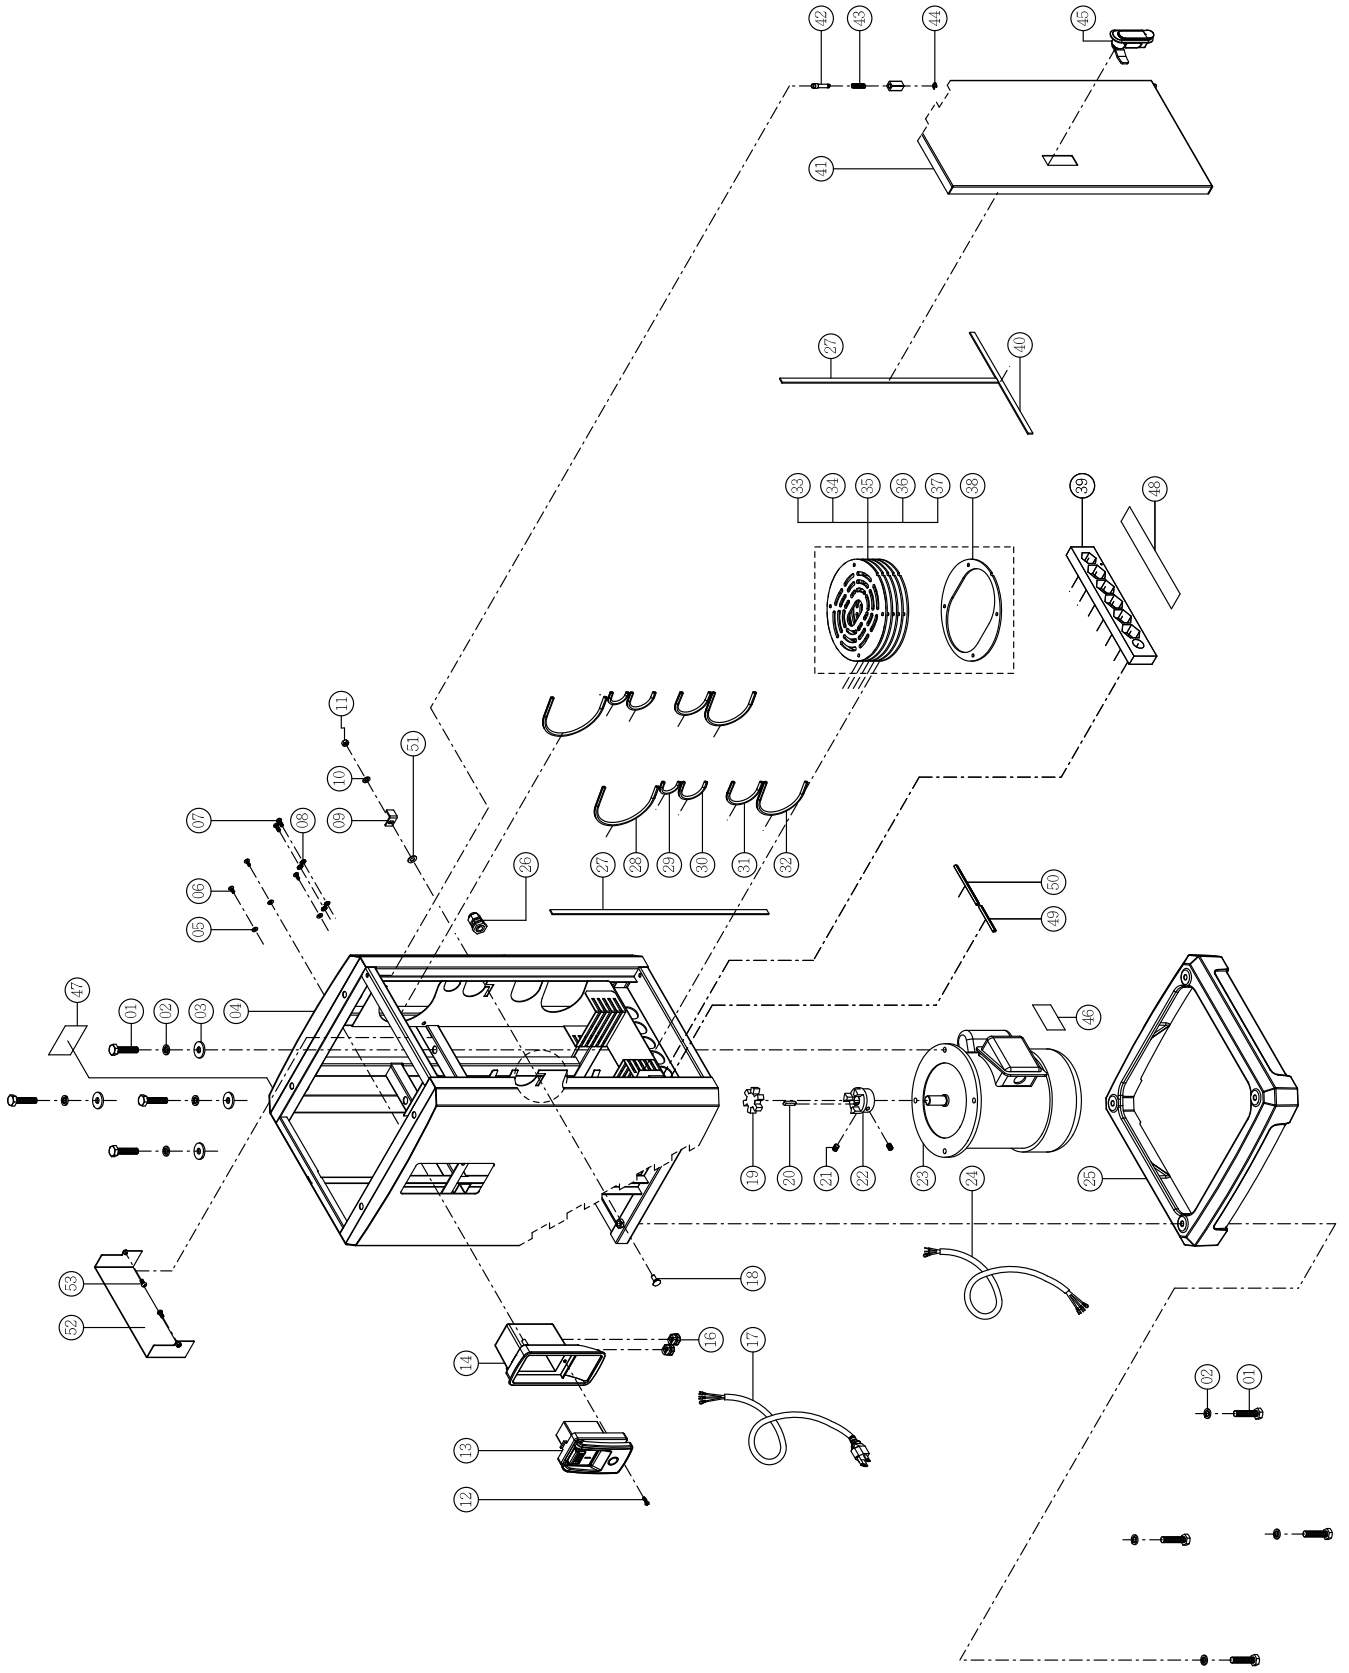

JOSS-S Cabinet Assembly – Exploded View

JOSS-S Cabinet Assembly – Parts List

Index No.	Part No.	Description	Size	Qty
1	TS-2210451	Hex Cap Screw	M10*1.5P*45L	8
2	TS-2361101	Lock Washer	M10	8
3	5051911	Flat Washer	10*28*3T	4
4	JOSS-S-204	Cabinet		1
5	TS-1550021	Flat Washer	4.3x10x1T	3
6	JOSS-S-206A	Phillips Round Head Tapping Screw	M4*15L	3
7	JOSS-S-207A	Phillips Round Head Screw	M5*0.8P*10L	2
8	JOSS-S-208	Star Washer	M5	4
9	JOSS-S-209	Door Catch		1
10	TS-1550041	Flat Washer	6.5*13*1T	1
11	TS-2311061	Hex Nut	M6*1.0P	1
12	JOSS-S-149A	Phillips Pan Head Tapping Screw	M4*15L	1
13	JOSS-S-213E	Switch		1
14	JOSS-S-214E	Switch Box		1
16	JOSS-S-216E	Strain Relief		2
17	JOSS-S-217E	Power Cord	3x16 AWG	1
18	JOSS-S-218	Carriage Bolt	M6*1.0P*16L	1
19	JOSS-S-219	Coupling Cushion		1
20	JOSS-S-220	Key	5*5*25L	1
21	TS-0270031	Socket Set Screw	5/16"-18UNC*3/8"L	2
22	JOSS-S-222	Motor Coupling		1
23	JOSS-S-223E	Motor	1HP, 230V, 1Ph	1
24	JOSS-S-224E	Motor Cord		1
25	JOSS-S-225	Base		1
26	JOSS-S-226	Strain Relief	PG 9	1
27	JOSS-S-227	Sponge Strip	10*2*470mm	2
28	JOSS-S-228	Edging Strip (for 4" Rubber Drum)		2
29	JOSS-S-229	Edging Strip (for 1" Rubber Drum)		2
30	JOSS-S-230	Edging Strip (for 1-1/2" Rubber Drum)		2
31	JOSS-S-231	Edging Strip (for 2" Rubber Drum)		2
32	JOSS-S-232	Edging Strip (for 3" Rubber Drum)		2
33	JOSS-S-233	Table Insert (for 1/4"~3/4" Spindle)		1
34	JOSS-S-234	Table Insert (for 1", 1-1/2", 2" Rubber Drum)		1
35	JOSS-S-235	Table Insert (only for 3/8" spindle at 90 deg.)		1
36	JOSS-S-236	Table Insert (only for 2" Rubber Drum at 90 deg.)		1
37	JOSS-S-237	Table Insert (only for 4" Rubber Drum at 90 deg.)		1
38	JOSS-S-238	Table Insert for 3", 4" Rubber Drum		1
39	JOSS-S-239	Spindle Seat		1
40	JOSS-S-240	Sponge Strip	10*2*235mm	1
41	JOSS-S-241	Cabinet Door		1
42	JOSS-S-242	Door Pivot		1
43	JOSS-S-243	Compression Spring		1
44	JOSS-S-244	Retainer Ring	ETW-5	1
45	JOSS-S-245	Door Latch		1
46	JOSS-S-246E	Motor Label		1
47	JOSS-S-247E	ID Label		1
48E	JOSS-S-248E	Shaft Size Indication Label		1
49	JOSS-S-249	Edging Strip (for 5/8", 3/4" Shaft)		1
50	JOSS-S-250	Edging Strip (for 1/4", 3/8", 1/2" Shaft)		1
51	TS-1550061	Flat Washer	8.2x16x1T	1
52	JOSS-S-252E	Cover		1
53	JOSS-S-254E	Phillips Round Head Screw	M5*0.8P*10L	2
	JET-92	JET Logo (not shown)	92x38mm	1