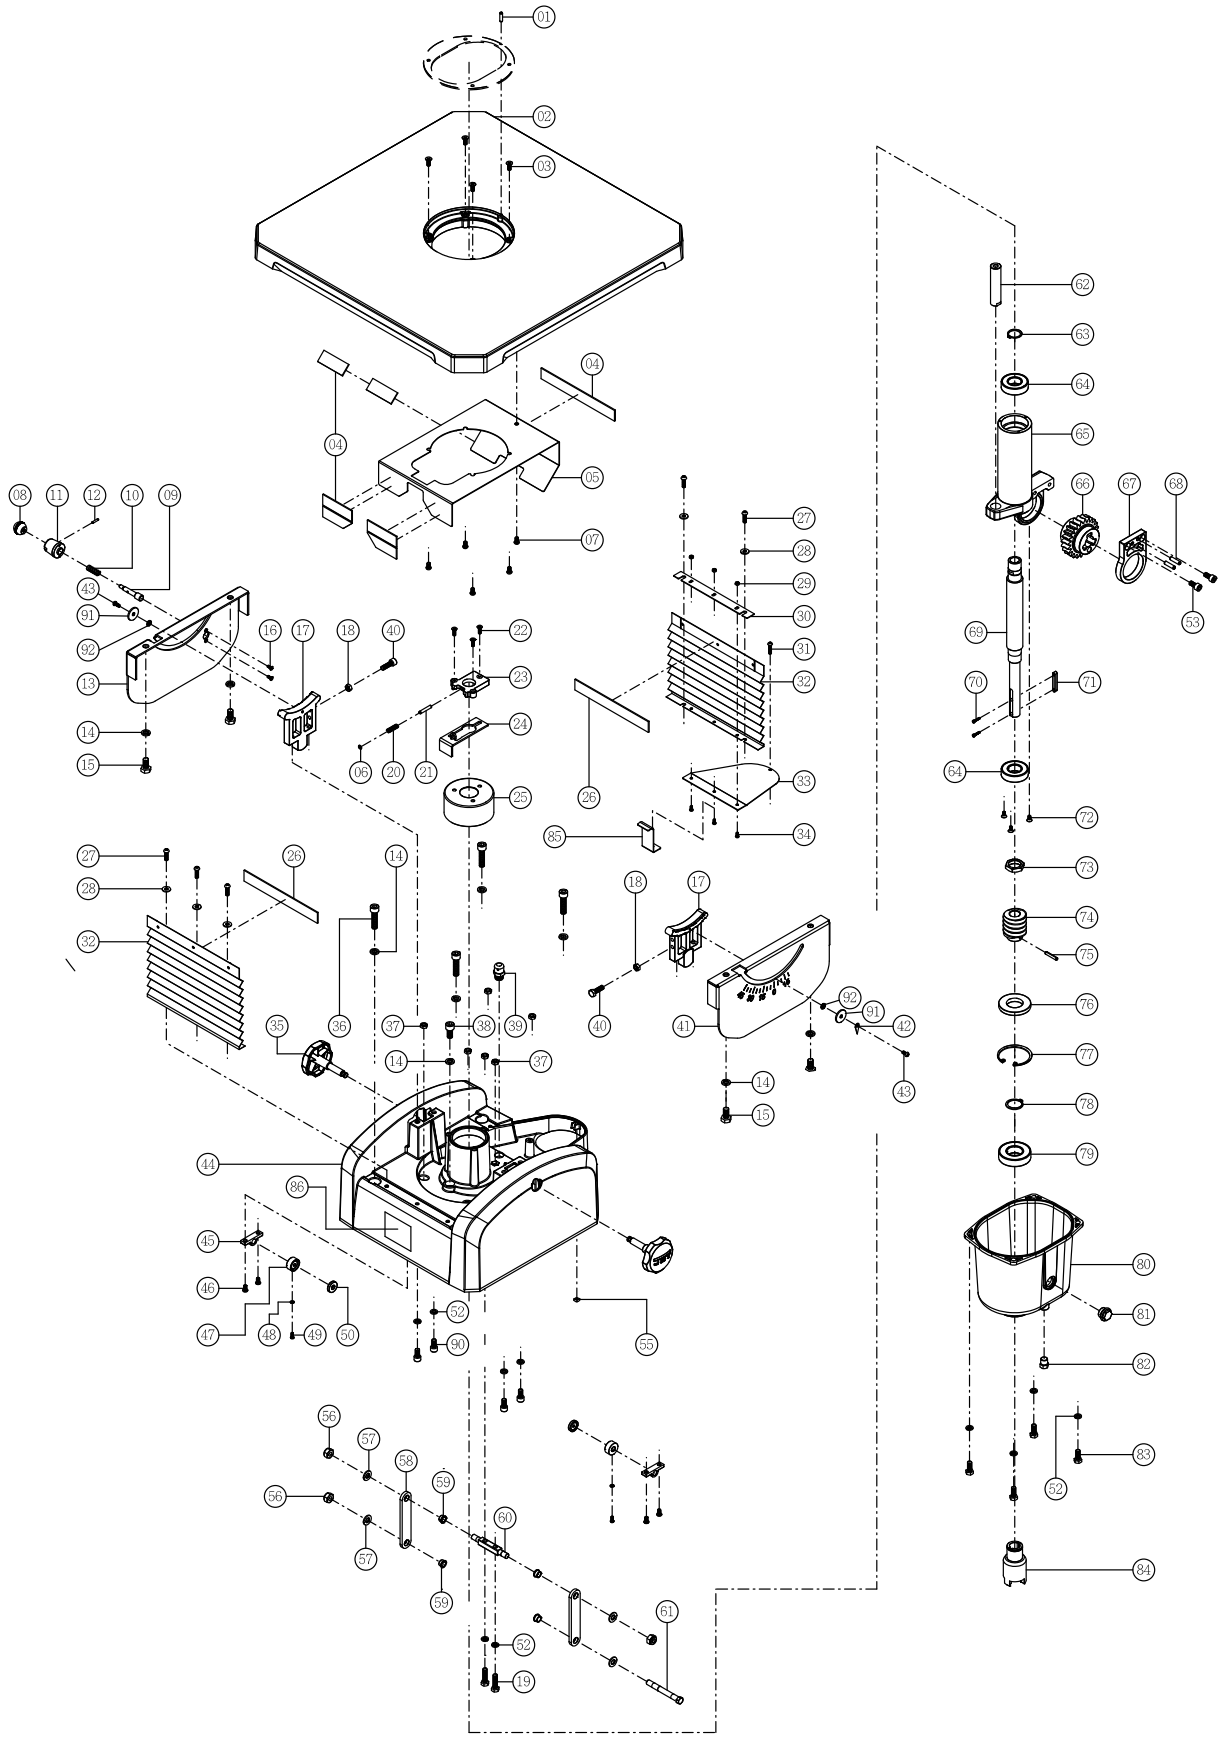

## JOSS-S Table Assembly – Parts List

Index No	Part No	Description	Size	Qty
1	SBR30M-62	Spring Pin	5*20L	1
2	JOSS-S-102	Table		1
3	JOSS-S-103	Phillips Flat Head Screw	M6*1.0P*15L	4
4	JOSS-S-104	Hook-and-Loop Fastener (Male) Set		1
5	JOSS-S-105	Rubber Shield Holder		1
6	TS-1550031	Flat Washer	5.5*8*1T	1
7	JOSS-S-107	Phillips Round Head Screw	M6*1.0P*10L	5
8	JOSS-S-108	Knob		1
9	JOSS-S-109	Stop Pin		1
10	JOSS-S-110	Compression Spring		1
11	JOSS-S-111	Stop Pin Housing		1
12	40345	Spring Pin	3*16L	1
13	JOSS-S-113	Left Table Trunnion		1
14	TS-2361101	Lock Washer	M10	9
15	TS-1491021	Hex Cap Screw	M10*1.5P*20L	4
16	TS-1512011	Socket Head Flat Screw	M4*0.7P*10L	2
17	JOSS-S-117	Guide Block		2
18	TS-1540061	Hex Nut	M8*1.25P	2
19	TS-1490051	Hex Cap Screw	M8*1.25P*30L	2
20	JOSS-S-120	Compression Spring		1
21	OVS10-050	Spring Pin	6*30	1
22	JOSS-S-122	Phillips Flat Head Screw	M5*0.8P*20L	3
23	JOSS-S-123	Spindle Lock Seat		1
24	JOSS-S-124	Spindle Lock		1
25	JOSS-S-125	Cap		1
26	JOSS-S-126	Hook-and-Loop Fastener (Female)		2
27	JOSS-S-127	Phillips Round Head Screw	M6*1.0P*20L	5
28	JOSS-S-128	Flat Washer	6.4*16*1.6T	5
29	TS-1540021	Hex Nut	M4*0.7P	3
30	JOSS-S-130	Rubber Shield Holder		1
31	JOSS-S-131	Phillips Round Head Screw	M5*0.8P*20L	1
32	JOSS-S-132	Rubber Shield		2
33	JOSS-S-133	Dust Chute Cover		1
34	JOSS-S-134	Phillips Round Head Screw	M4*0.7P*8L	3
35	JOSS-S-135	Knob		2
36	TS-1505061	Socket Head Cap Screw	M10*1.5P*40L	4
37	TS-1540061	Hex Nut	M8*1.25P	6
38	TS-1505021	Socket Head Cap Screw	M10*1.5P*20L	1
39	JOSS-S-139	Oil Filler Plug		1
40	TS-1504051	Socket Head Cap Screw	M8*1.25P*25L	2
41	JOSS-S-141	Right Table Trunnion		1
42	JOSS-S-142	Pointer		1
43	F001208	Phillips Round Head Screw	M5*0.8P*8L	1
44	JOSS-S-144	Quill Housing		1
45	JOSS-S-145	Knob Seat		2
46	JOSS-S-146	Self Tapping Screw	1/4"*5/8"L	4
47	JOSS-S-147A	Collar		2
48	TS-2361041	Lock Washer	M4	2
49	JOSS-S-149	Phillips Round Head Screw	M4*0.7P*10L	2
50	JOSS-S-150A	Rubber Pad		2
52	TS-2361081	Lock Washer	M8	10
53	TS-1504031	Socket Head Cap Screw	M8*1.25P*16L	4
55	JOSS-S-155	Square Nut	M5*0.8P	1